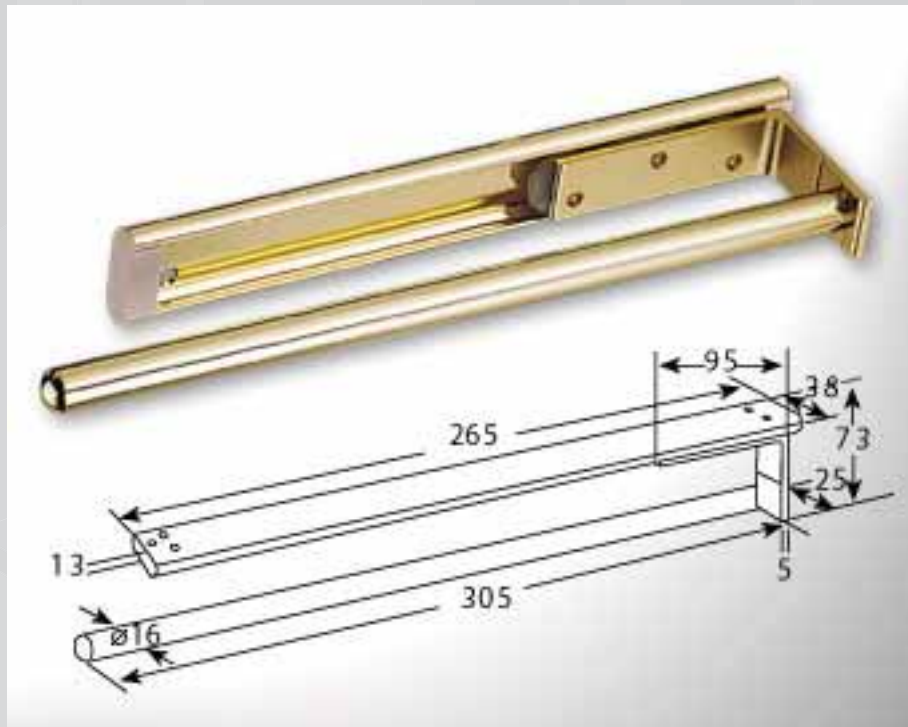

951-325 | A1
1bar
natural anodized,
white coated,
bright silver,
golden