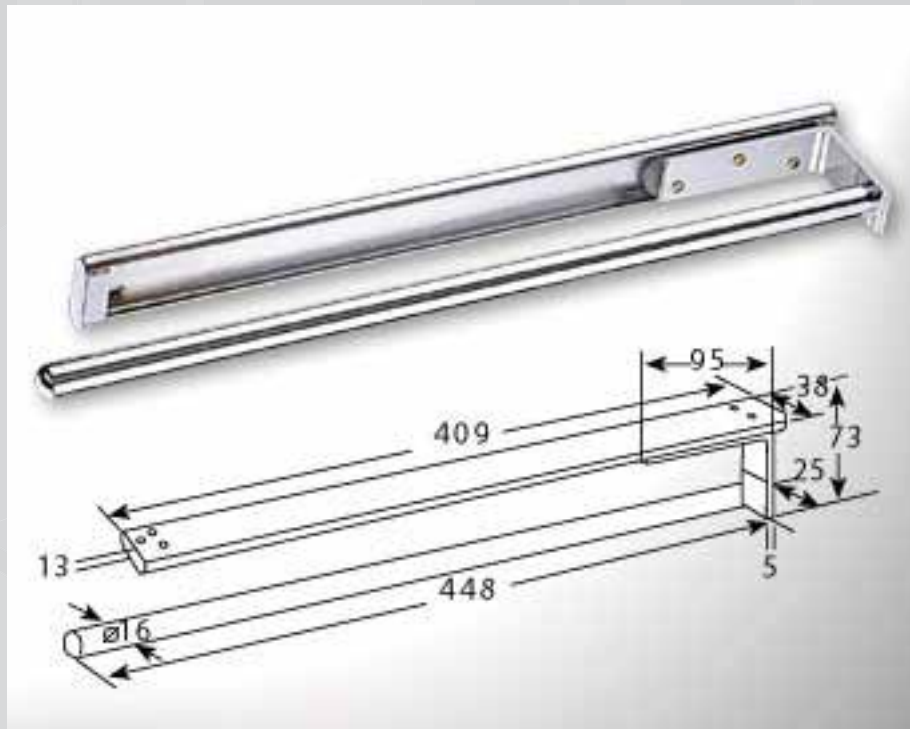

951-460 | A1
1bar
natural anodized,
white coated,
bright silver,
golden