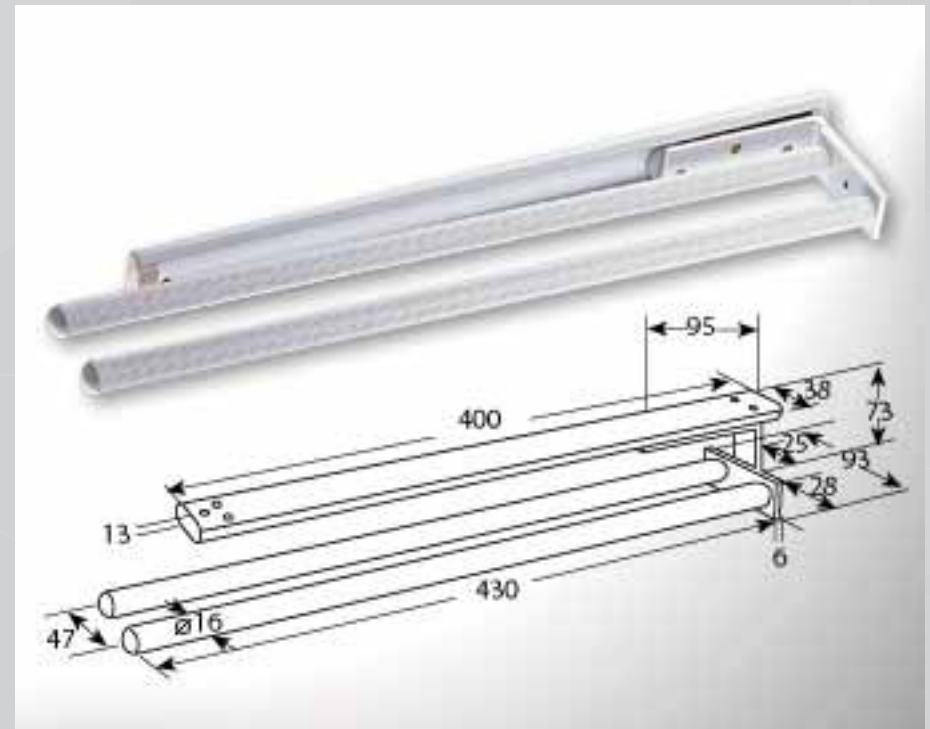

FURCO
INDUSTRIAL CO., LTD.

951-450 | A1
1bar
natural anodized,
white coated,
bright silver,
golden

951-450 | A1
2bars
natural anodized,
white coated,
bright silver,
golden

FURCO
INDUSTRIAL CO., LTD.

951-450 | A1
1bar-knurled
natural anodized,
white coated,
bright silver,
golden