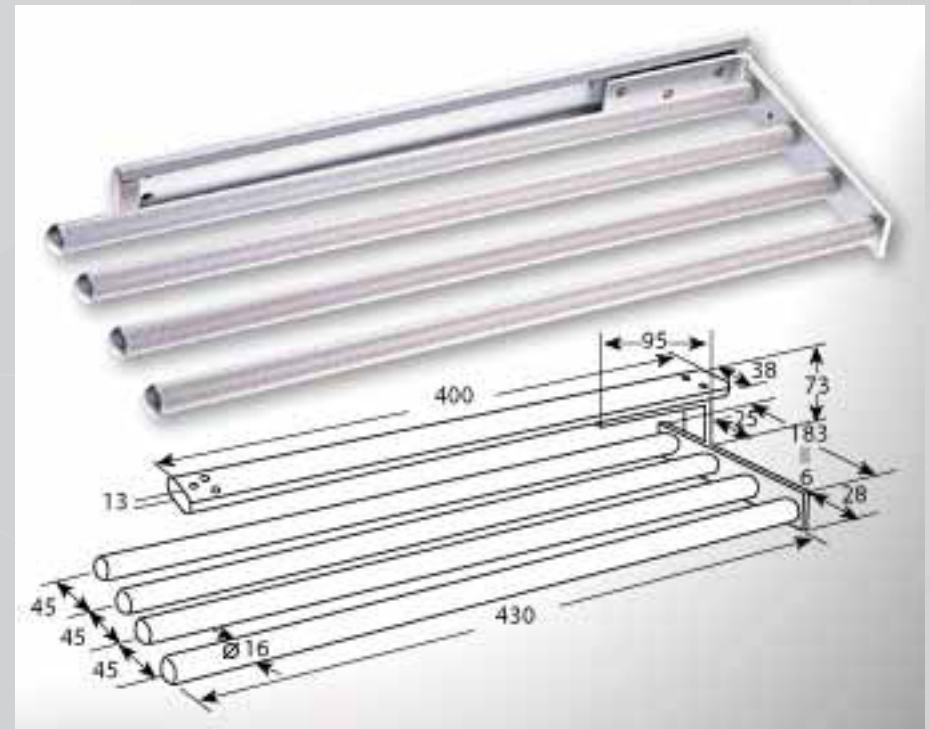

951-450 | A1
4bars-knurled
natural anodized,
white coated,
bright silver,
golden