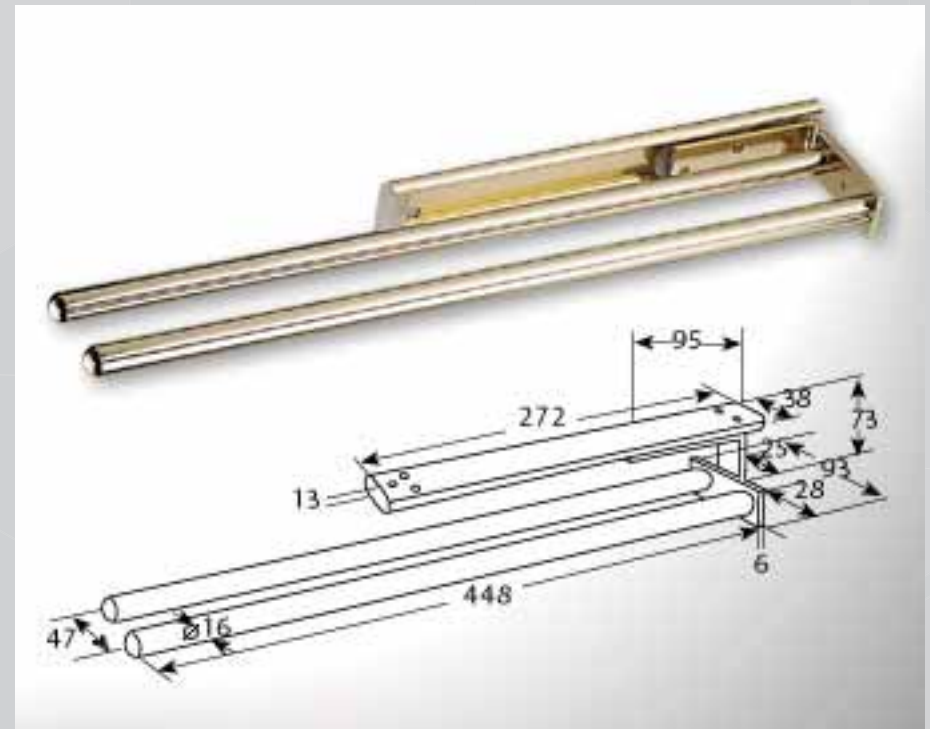

FURCO
INDUSTRIAL CO., LTD.

951-460 | A1
1bar
natural anodized,
white coated,
bright silver,
golden

951-460 | A1
2bars
natural anodized,
white coated,
bright silver,
golden

FURCO
INDUSTRIAL CO., LTD.

951-460a|Al
1bar
natural anodized,
white coated,
bright silver,
golden