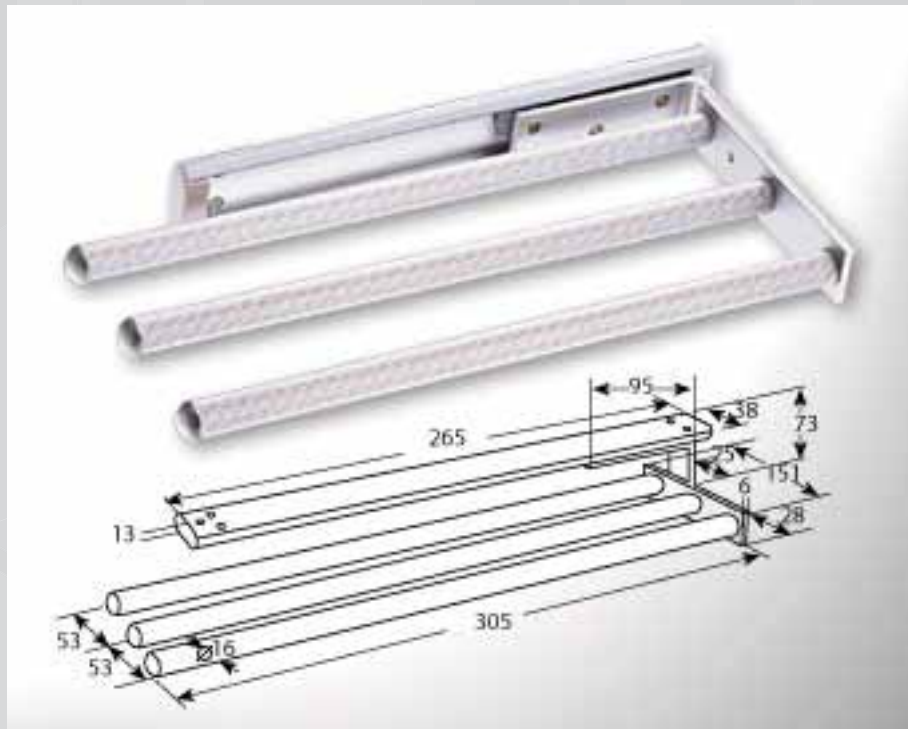

951-325 | A1
3bars-knurled
natural anodized,
white coated,
bright silver,
golden