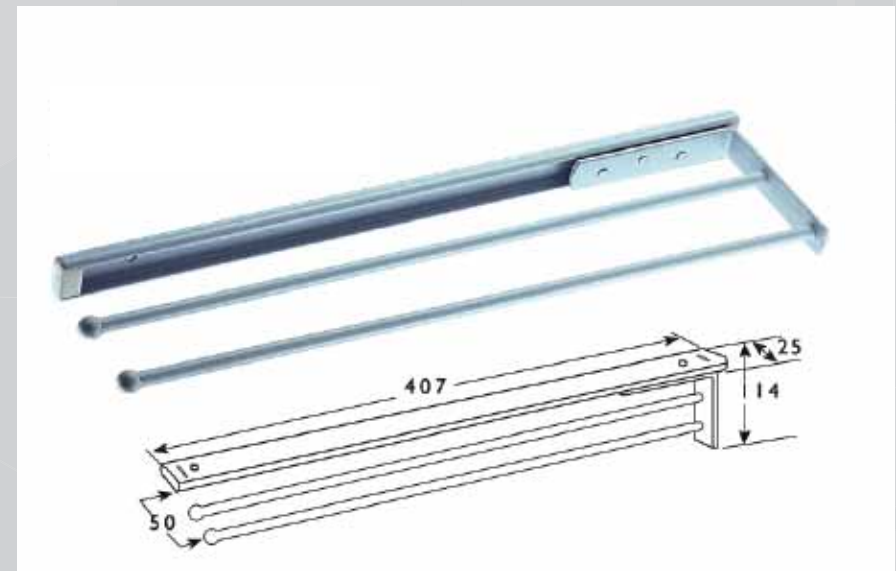

905-400 | Al+St
2bars
white coated,
chrome

FURCO
INDUSTRIAL CO., LTD.

951-325 | A1
1bar
natural anodized,
white coated,
bright silver,
golden

951-325 | A1
2bars
natural anodized,
white coated,
bright silver,
golden