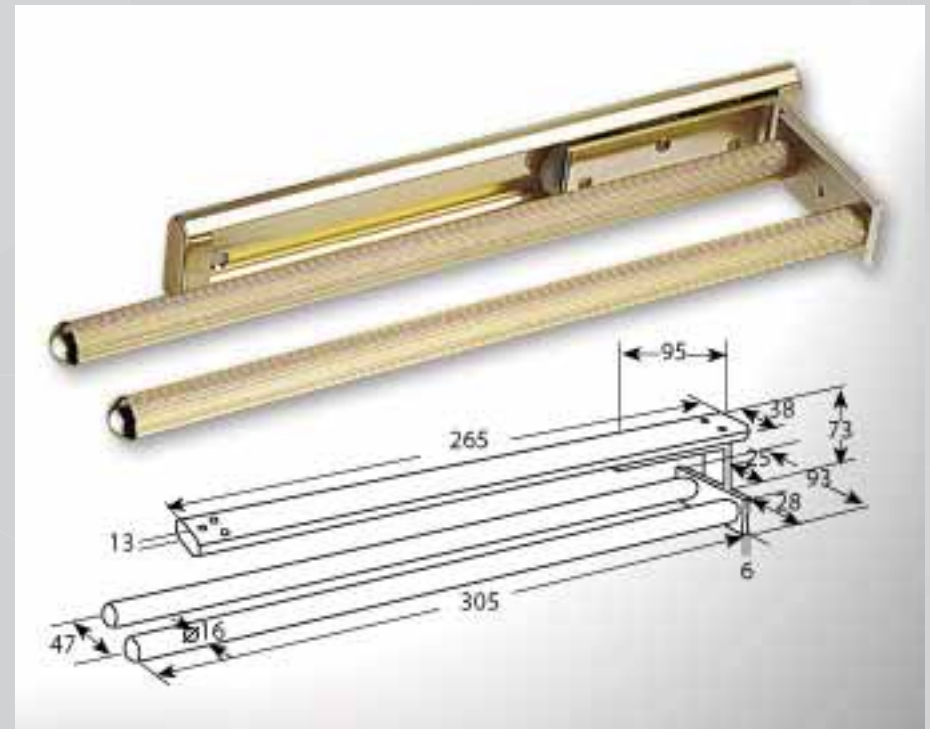

FURCO
INDUSTRIAL CO., LTD.

951-325 | A1
3bars
natural anodized,
white coated,
bright silver,
golden

951-325 | A1
4bars
natural anodized,
white coated,
bright silver,
golden

FURCO
INDUSTRIAL CO., LTD.

951-325 | A1
1bar-knurled
natural anodized,
white coated,
bright silver,
golden