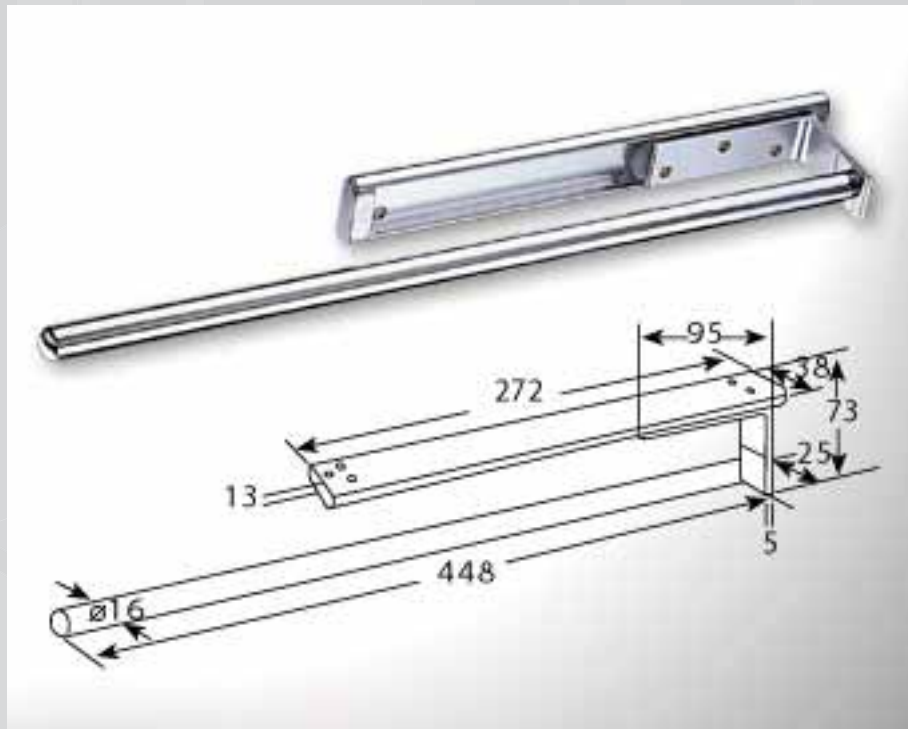

FURCO
INDUSTRIAL CO., LTD.

951-460 | A1
1bar
natural anodized,
white coated,
bright silver,
golden

951-460 | A1
2bars
natural anodized,
white coated,
bright silver,
golden

FURCO
INDUSTRIAL CO., LTD.

951-460a|Al
1bar
natural anodized,
white coated,
bright silver,
golden