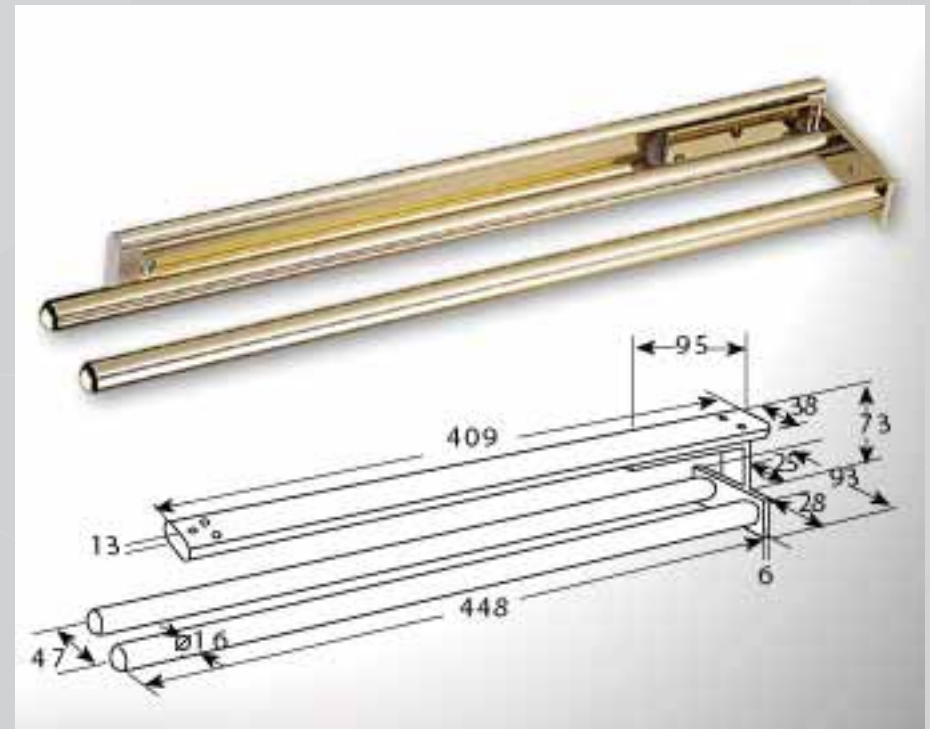

951-460 | A1
2bars
natural anodized,
white coated,
bright silver,
golden