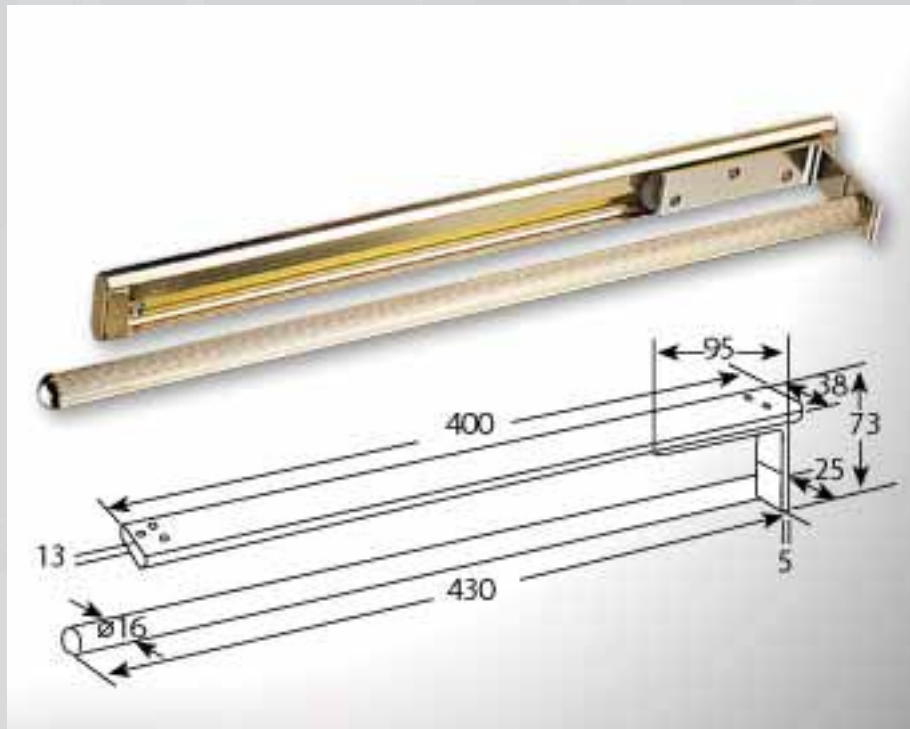

FURCO
INDUSTRIAL CO., LTD.

951-450 | A1
1bar
natural anodized,
white coated,
bright silver,
golden

951-450 | A1
2bars
natural anodized,
white coated,
bright silver,
golden

FURCO
INDUSTRIAL CO., LTD.

951-450 | A1
1bar-knurled
natural anodized,
white coated,
bright silver,
golden