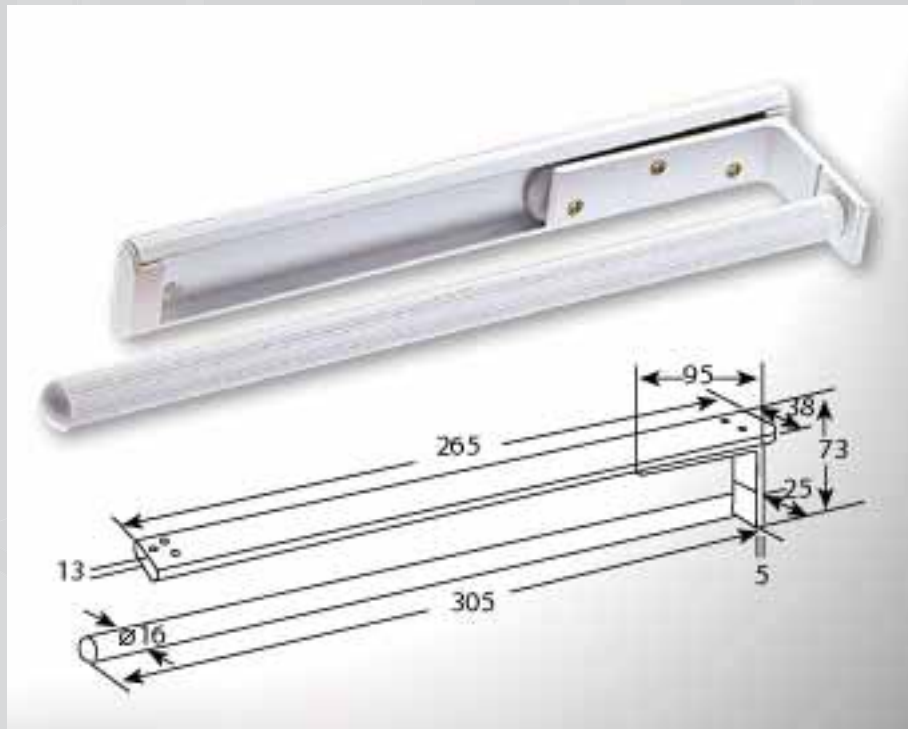

FURCO
INDUSTRIAL CO., LTD.

951-325 | A1
3bars
natural anodized,
white coated,
bright silver,
golden

951-325 | A1
4bars
natural anodized,
white coated,
bright silver,
golden

FURCO
INDUSTRIAL CO., LTD.

951-325 | A1
1bar-knurled
natural anodized,
white coated,
bright silver,
golden