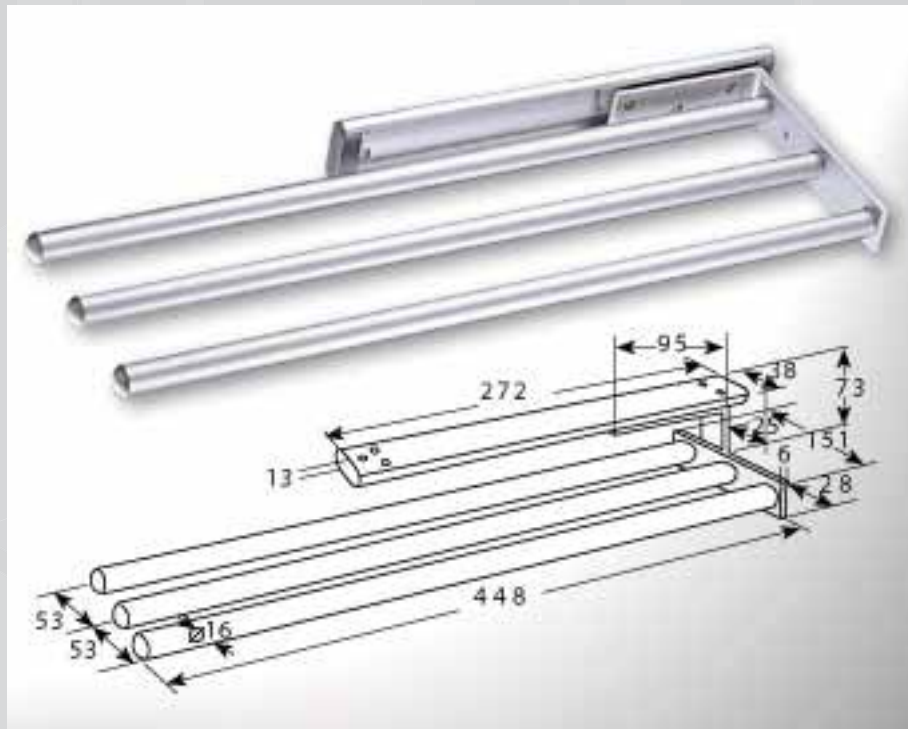

951-460a | Al
3bars
natural anodized,
white coated,
bright silver,
golden